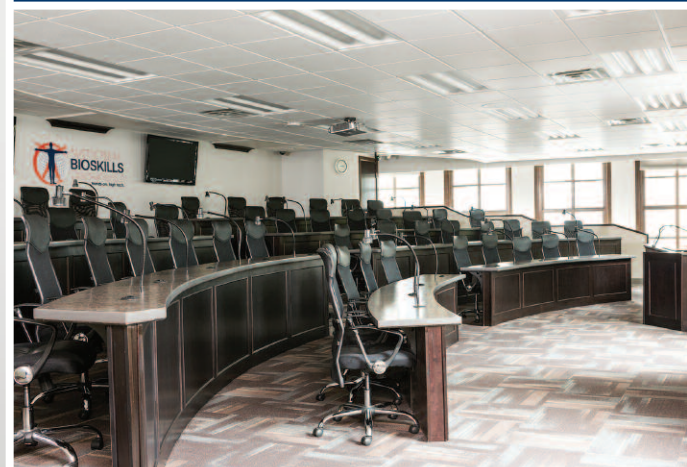

Wraparound Event Planning Services

Whether you're organizing a small regional meeting or a large national conference our experienced staff provides full-service planning and execution for everything you need including **catering, hotel accommodations, compliance reporting, laboratory equipment, and specimen procurement.**

Your guests will get the most out of every training event at National Bioskills Laboratories – Pittsburgh, a convenient, comfortable, high-tech facility. Book your event now at nationalbioskills.com or call 844-NBL-LABS.

**NATIONAL
BIOSKILLS
LABORATORIES**
Hands-on, high-tech.

National Bioskills Laboratories - Pittsburgh

120 Boulevard of the Allies

Pittsburgh, PA 15222

Toll free (844) NBL-LABS

(844) 625-5227

inquiries@nationalbioskills.com

www.nationalbioskills.com

Proud members of the Association for
Bioskills Laboratory Excellence (ABLE).